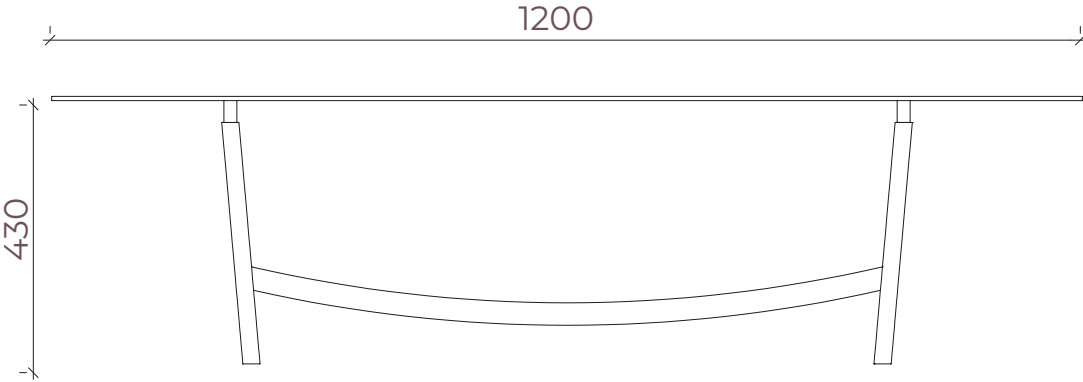

coffee table

CANAI

collection *mediterranea*

measurement mm