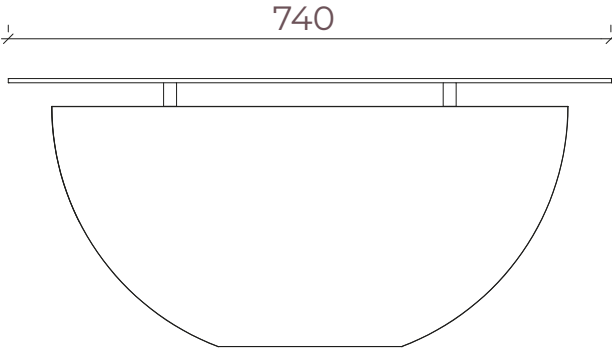

coffee table

CANAI

collection *mediterranea*

measurement mm