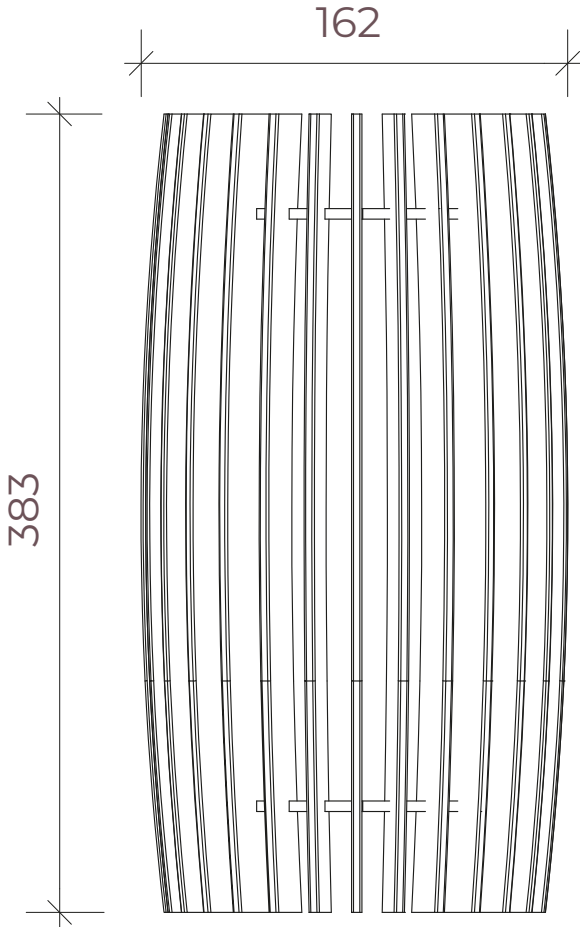

# FLUSSIO

collection *warda*

*measurement* mm