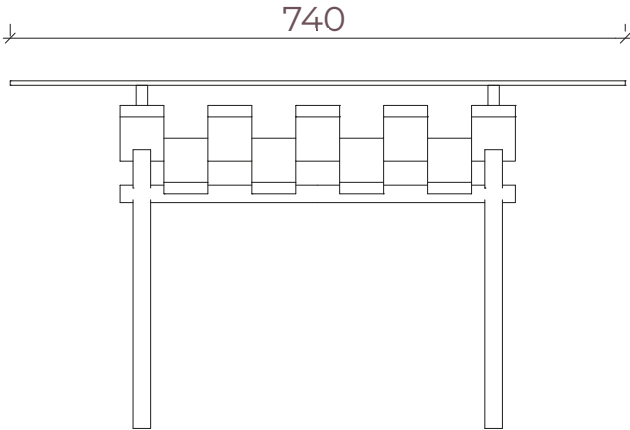

coffee table

VINCI

collection *mediterranea*

measurement mm