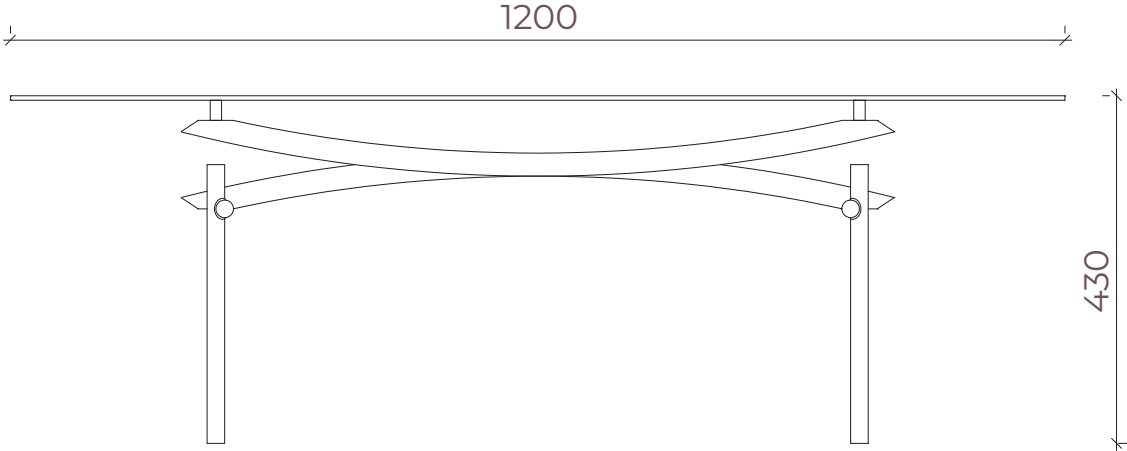

coffee table

VINCI

collection *mediterranea*

measurement mm